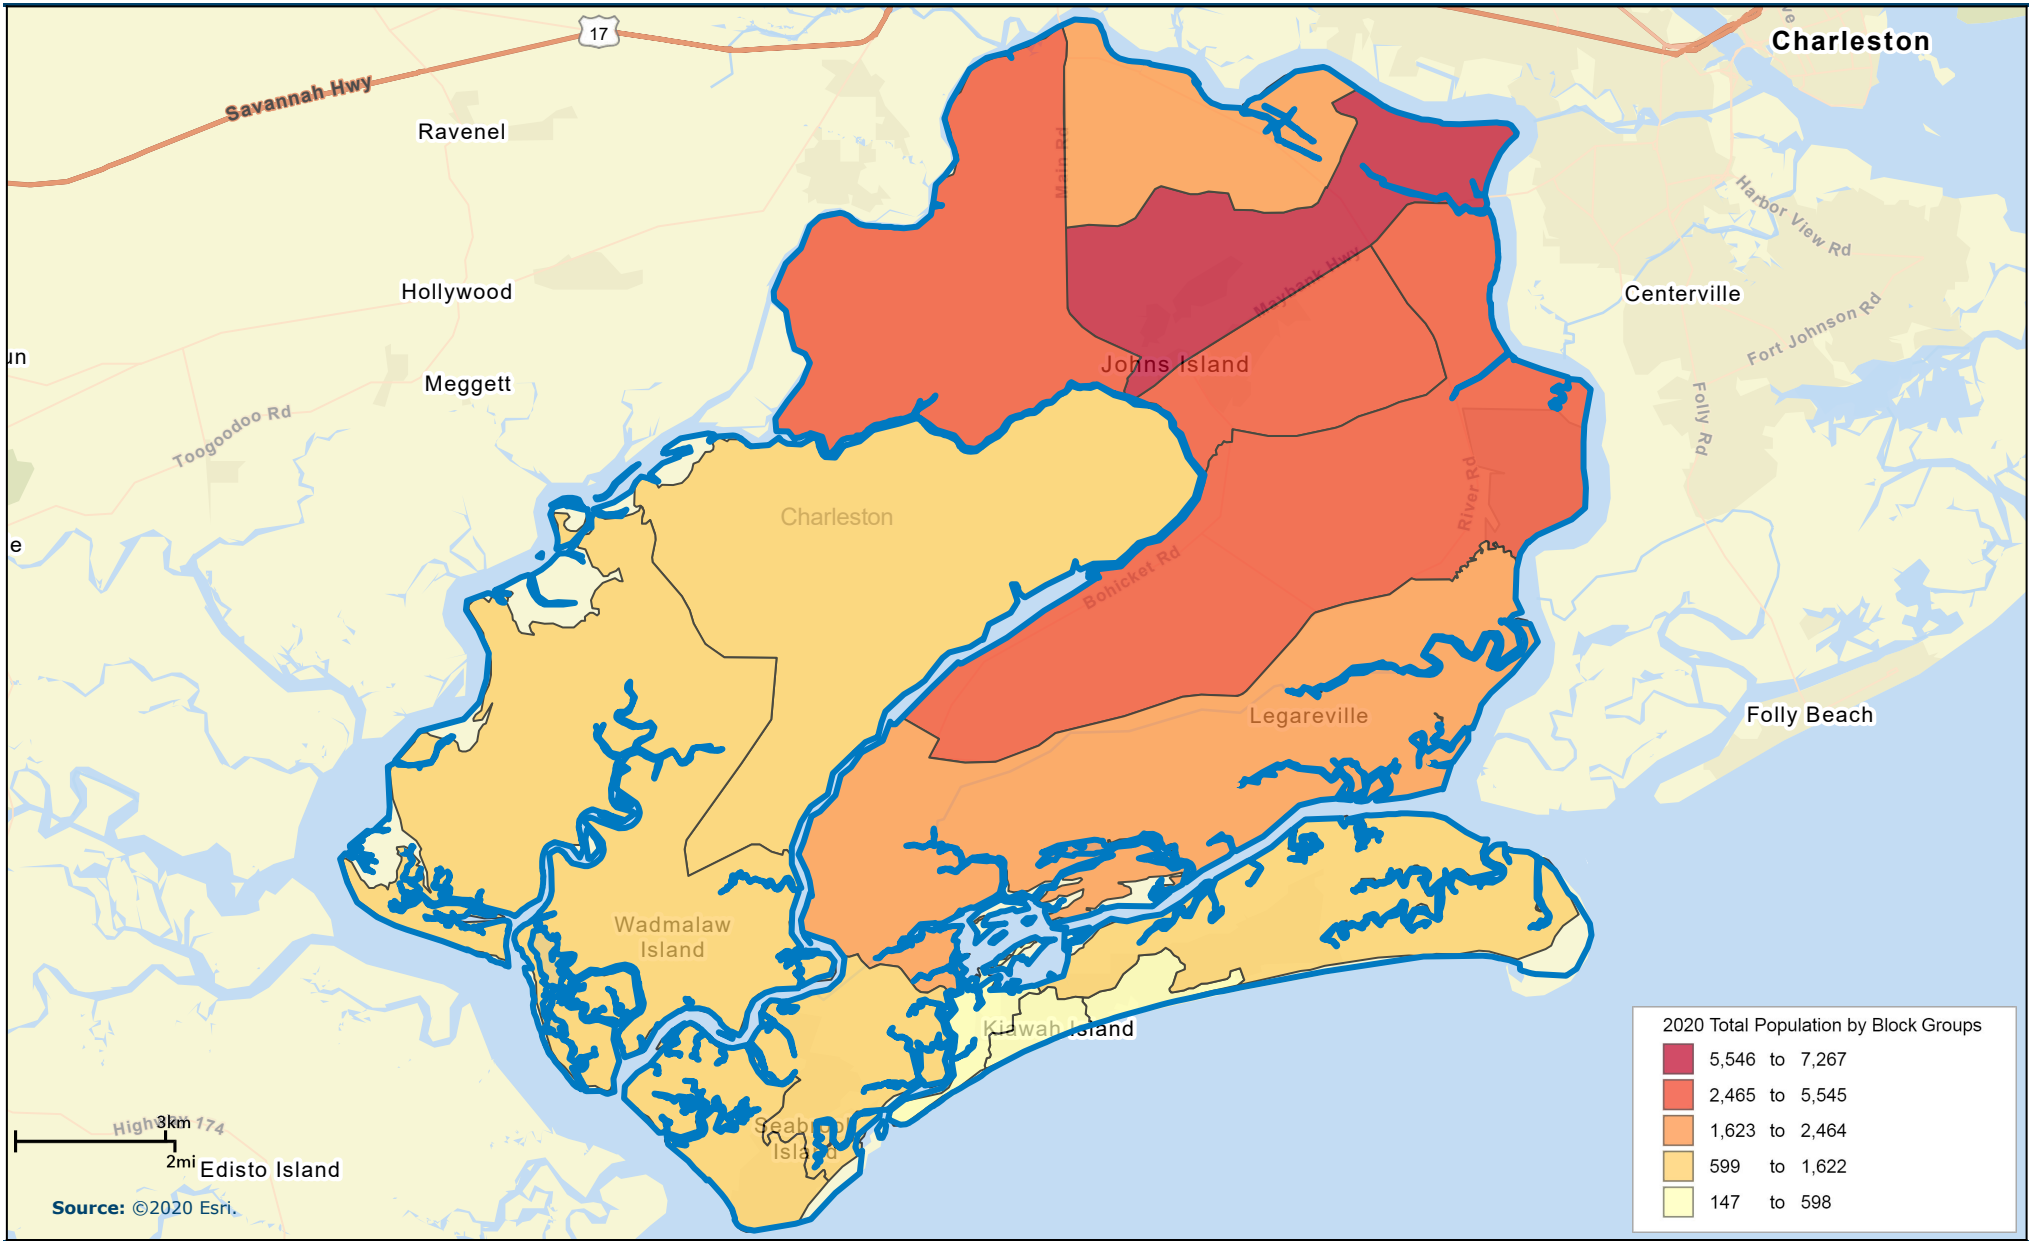

St. John's Square Development

Population Heat Map

Highway 17
3km
2mi Edisto Island

Source: ©2020 Esri.

February 04, 2021